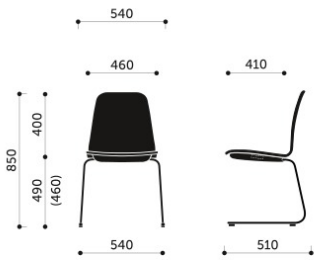

Technical data

product versions

K12 - plywood shell
 K22 - plywood shell, seat upholstered pad
 K32 - plywood shell, seat and backrest upholstered pads
 K42 - fully upholstered
 Frame versions

- H - four legs
- V - wire frame, stackable
- V1 - cantilever, stackable

K31 / K32 / K33

K41H / K42H / K43H
K41H 2P / K42H 2P / K43H 2P

K41V1 / K42V1 / K43V1
K41V1 2P / K42V1 2P / K43V1 2P

K41VN1 / K42VN1 / K43VN1
K41VN1 2P / K42VN1 2P / K43VN1 2P

K41V2 / K42V2 / K43V2

K41V3 / K42V3 / K43V3
K41V3 2P / K42V3 2P / K43V3 2P