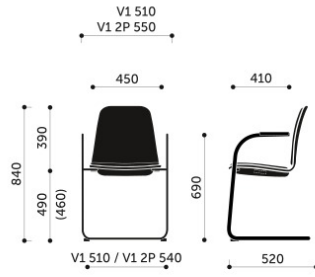

K21V1 / K22V1 / K23V1
K21V1 2P / K22V1 2P / K23V1 2P