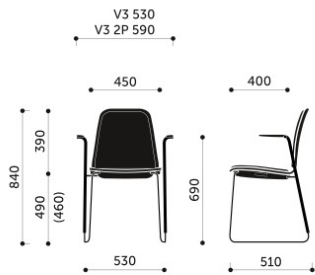

K31V3 / K32V3 / K33V3
K31V3 2P / K32V3 2P / K33V3 2P