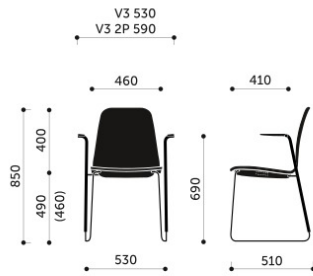

K41V3 / K42V3 / K43V3
K41V3 2P / K42V3 2P / K43V3 2P