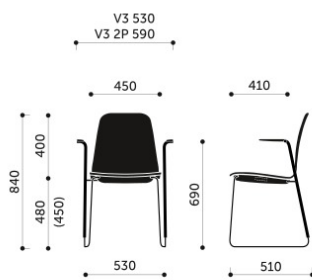

Technical data

product versions

K12 - plywood shell
 K22 - plywood shell, seat upholstered pad
 K32 - plywood shell, seat and backrest upholstered pads
 K42 - fully upholstered
 Frame versions

- H - four legs
- V - wire frame, stackable
- V1 - cantilever, stackable

stacking

Plywood shell - 15 pcs
 Version with upholstered pads - 12 pcs.
 Fully upholstered version -10 pcs.

additional information

- Joining in rows
- Chairs and rows numbering
- Trolley for transportation
- Joining of chairs and rows - "anti-panic" system

Dimensions

K11H / K12H / K13H
 K11H 2P / K12H 2P / K13H 2P

K11V1 / K12V1 / K13V1
 K11V1 2P / K12V1 2P / K13V1 2P

K11VN1 / K12VN1 / K13VN1
 K11VN1 2P / K12VN1 2P / K13VN1 2P

K11V2 / K12V2 / K13V2

K11V3 / K12V3 / K13V3
 K11V3 2P / K12V3 2P / K13V3 2P