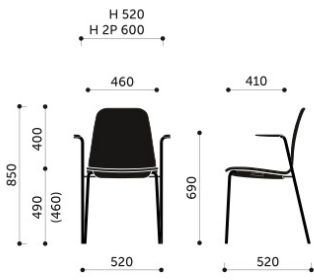

K41H / K42H / K43H
K41H 2P / K42H 2P / K43H 2P