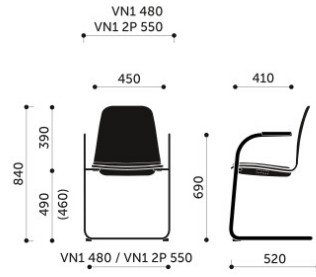

K21VN1 / K22VN1 / K23VN1
K21VN1 2P / K22VN1 2P / K23VN1 2P