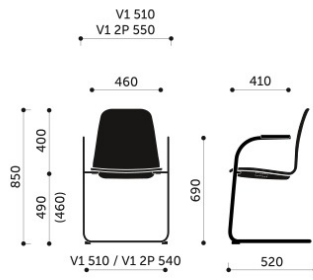

K41V1 / K42V1 / K43V1
K41V1 2P / K42V1 2P / K43V1 2P