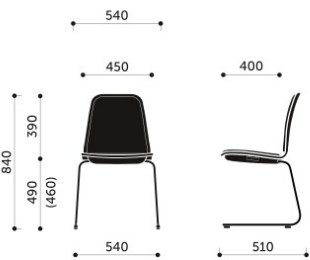

Technical data

product versions

K12 - plywood shell
 K22 - plywood shell, seat upholstered pad
 K32 - plywood shell, seat and backrest upholstered pads
 K42 - fully upholstered
 Frame versions

- H - four legs
- V - wire frame, stackable
- V1 - cantilever, stackable

K21 / K22 / K23

K31H / K32H / K33H
K31H 2P / K32H 2P / K33H 2P

K31V1 / K32V1 / K33V1
K31V1 2P / K32V1 2P / K33V1 2P

K31VN1 / K32VN1 / K33VN1
K31VN1 2P / K32VN1 2P / K33VN1 2P

K31V2 / K32V2 / K33V2

K31V3 / K32V3 / K33V3
K31V3 2P / K32V3 2P / K33V3 2P