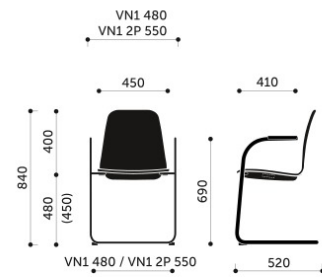

stacking

Plywood shell - 15 pcs
 Version with upholstered pads - 12 pcs.
 Fully upholstered version -10 pcs.

additional information

- Joining in rows
- Chairs and rows numbering
- Trolley for transportation
- Joining of chairs and rows - "anti-panic" system

Dimensions

K11H / K12H / K13H
 K11H 2P / K12H 2P / K13H 2P

K11V1 / K12V1 / K13V1
 K11V1 2P / K12V1 2P / K13V1 2P

K11VN1 / K12VN1 / K13VN1
 K11VN1 2P / K12VN1 2P / K13VN1 2P

K11V2 / K12V2 / K13V2

K11V3 / K12V3 / K13V3
 K11V3 2P / K12V3 2P / K13V3 2P