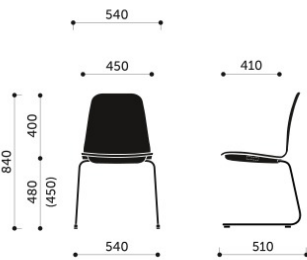

Technical data

product versions

K12 - plywood shell
 K22 - plywood shell, seat upholstered pad
 K32 - plywood shell, seat and backrest upholstered pads
 K42 - fully upholstered
 Frame versions

- H - four legs
- V - wire frame, stackable
- V1 - cantilever, stackable

stacking

Plywood shell - 15 pcs
 Version with upholstered pads - 12 pcs.
 Fully upholstered version -10 pcs.

additional information

- Joining in rows
- Chairs and rows numbering
- Trolley for transportation
- Joining of chairs and rows - "anti-panic" system

Dimensions

K11H / K12H / K13H
 K11H 2P / K12H 2P / K13H 2P

K11V1 / K12V1 / K13V1
 K11V1 2P / K12V1 2P / K13V1 2P

K11VN1 / K12VN1 / K13VN1
 K11VN1 2P / K12VN1 2P / K13VN1 2P

K11V2 / K12V2 / K13V2

K11V3 / K12V3 / K13V3
 K11V3 2P / K12V3 2P / K13V3 2P