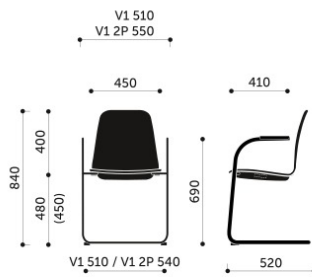

Technical data

product versions

K12 - plywood shell
 K22 - plywood shell, seat upholstered pad
 K32 - plywood shell, seat and backrest upholstered pads
 K42 - fully upholstered
 Frame versions

- H - four legs
- V - wire frame, stackable
- V1 - cantilever, stackable

stacking

Plywood shell - 15 pcs
 Version with upholstered pads - 12 pcs.
 Fully upholstered version -10 pcs.

additional information

- Joining in rows
- Chairs and rows numbering
- Trolley for transportation
- Joining of chairs and rows - "anti-panic" system

Dimensions

K11H / K12H / K13H
 K11H 2P / K12H 2P / K13H 2P

K11V1 / K12V1 / K13V1
 K11V1 2P / K12V1 2P / K13V1 2P

K11VN1 / K12VN1 / K13VN1
 K11VN1 2P / K12VN1 2P / K13VN1 2P

K11V2 / K12V2 / K13V2

K11V3 / K12V3 / K13V3
 K11V3 2P / K12V3 2P / K13V3 2P