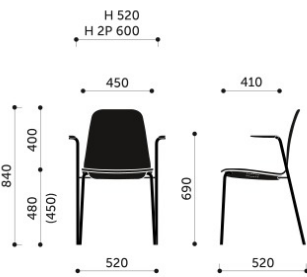

- K12V2 - 12 kg
- K22V/ K32V1, K42V - 12,0 kg
- K12H 2P, K32V - 12,5 kg
- K22H 2P/, K42H 2P - 13,0 kg
- K32H 2P - 13,5 kg
- K12V1 2P - 14,5 kg
- K22V1 2P/K42V1 2P - 15,0 kg
- K32V1 2P - 15,5 kg

stacking

Plywood shell - 15 pcs
Version with upholstered pads - 12 pcs.
Fully upholstered version -10 pcs.

additional information

- Joining in rows
- Chairs and rows numbering
- Trolley for transportation
- Joining of chairs and rows - "anti-panic" system

Dimensions

K11H / K12H / K13H
K11H 2P / K12H 2P / K13H 2P