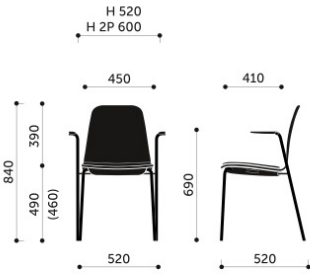

K21H / K22H / K23H
K21H 2P / K22H 2P / K23H 2P