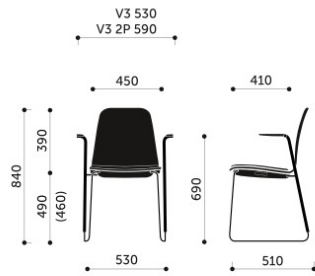

Technical data

product versions

K12 - plywood shell
 K22 - plywood shell, seat upholstered pad
 K32 - plywood shell, seat and backrest upholstered pads
 K42 - fully upholstered
 Frame versions

- H - four legs
- V - wire frame, stackable
- V1 - cantilever, stackable

K11 / K12 / K13

K21H / K22H / K23H
K21H 2P / K22H 2P / K23H 2P

K21V1 / K22V1 / K23V1
K21V1 2P / K22V1 2P / K23V1 2P

K21VN1 / K22VN1 / K23VN1
K21VN1 2P / K22VN1 2P / K23VN1 2P

K21V2 / K22V2 / K23V2

K21V3 / K22V3 / K23V3
K21V3 2P / K22V3 2P / K23V3 2P